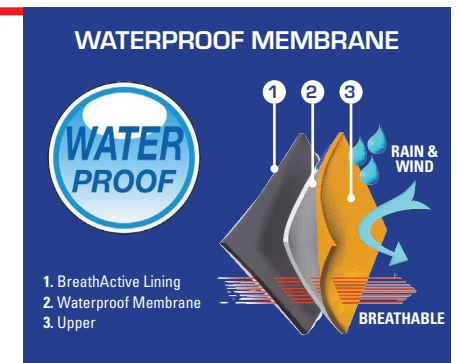

ZIP SIDED SCUFF CAP RANGE 630727 - CONQUEST WHEAT

SIZES 6 - 13 (UK) FULL SIZES ONLY | 7" BOOT

YKK spiral zip at the side with waterproof webbing.

Water repellent premium nubuck leather.

BreathActive functional lining with waterproof and breathable COA.TEX membrane.

Fibreglass Toe Cap with 200j impact protection providing greater toe space.

Drawn up scuff cap in the toe area avoids leather abrasion.

Flexible FAP® anti-penetration midsole for increased protection against penetration of sharp objects through the sole.